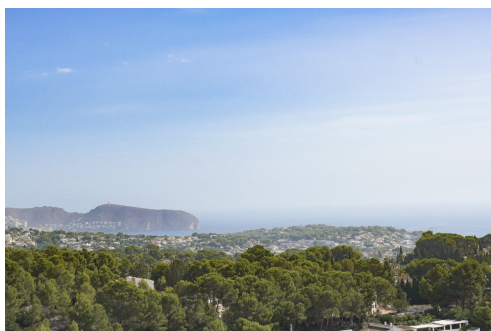

VFM8752K

Price: 2,200,000€

-  **Villa**
-  **Benissa**
-  **4 Bedrooms**
-  **4 Bathrooms**
-  **357m² Build Size**
-  **1058m² Plot Size**
-  **Pool: Yes**

This modern villa is located in Benissa and offers breathtaking views of the coast from the Cap D'or in Moraira to the Peñon de Ifach in Calpe. The villa is spread over four floors connected by an elevator. At street level there is parking space for two cars. Through a staircase you reach the top floor, where there is a hall and the stairs and elevator to the other floors. There is the possibility of also installing an elevator from the parking area to the hall to create maximum comfort. One floor below are two double bedrooms. Each bedroom has an en suite bathroom and one bedroom has a large terrace. Another floor below are another two doubl...

bedrooms, both with en suite bathrooms and with access to a shared balcony. On this floor there is also a covered terrace, a small garden, a laundry room and a technical room. The first floor consists of a very spacious living room with an open kitchen with a large island and a guest toilet. Outside there is a 3.5 x 10m swimming pool surrounded by a large terrace with a barbecue. On the west side of the villa there is another patio, therefore on this floor there is not only natural light from the southeast but also from the west. Through the large windows you can also enjoy the beautiful views from all floors. The villa has underfloor heating and air conditioning. The beautiful coast of Benissa is only 2 km away and offers several idyllic beaches perfect for sunbathing, snorkeling, etc. Moreover, the villa is located in a very central location with regard to the surrounding villages and towns. In just 10 minutes you can reach the large sandy beaches of Calpe as well as the historic center of Benissa. And in about 20 minutes you are in the tourist port village of Moraira.