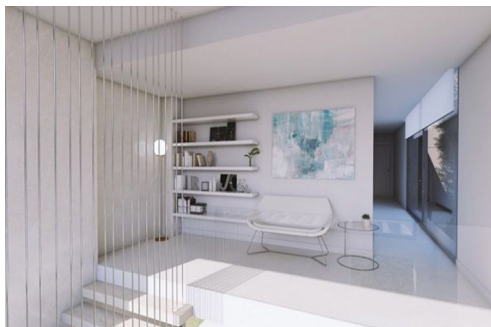

In the large basement is a garage for about 4 cars...