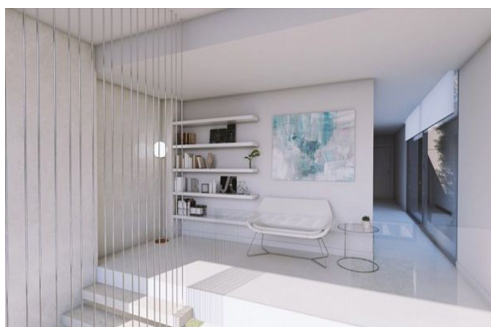

In the large basement is a garage for about 4 cars...