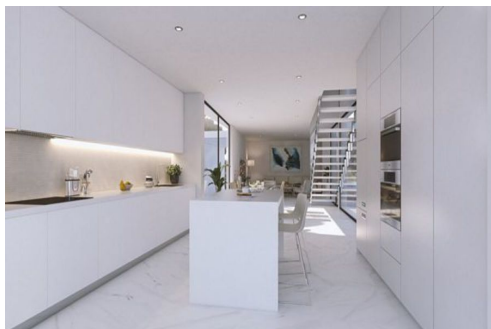

Luxury new build villas at Altaona Golf and Country Village.

This model of villa is the Aqua with 4 bedrooms, 4 bathrooms and a cloakroom with private pool and solarium.

The villa has open plan living, dining and kitchen with doors out to the pool and garden. There is an inner courtyard chill out area with water feature open to the skies and glazed on the lounge and dining side and it is also glazed on the pool side with waterfall feature outside the glass going into the pool. Also on the ground floor is a large entrance hallway and the cloakroom and 2 bedrooms both with en-suite bathrooms.

Upstairs are another 2 bedrooms both with en-suite bathrooms.

en-suite bathrooms and large terraces. All 4 bedrooms have fitted wardrobes. There is also parking inside the plot.

Kitchen is equipped with white wall units, individual stainless steel sink on kitchen counter, pull-out kitchen tap with two settings and silestone quartz kitchen countertop.