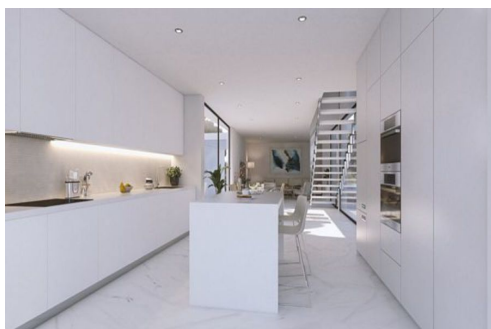

Luxury new build villas at Altaona Golf and Country Village.

This model of villa is the Aqua with 4 bedrooms, 4 bathrooms and a cloakroom with private pool and solarium.

The villa has open plan living, dining and kitchen with doors out to the pool and garden. There is an inner courtyard chill out area with water feature open to the skies and glazed on the lounge and dining side and it is also glazed on the pool side with waterfall feature outside the glass going into the pool. Also on the ground floor is a large entrance hallway and the cloakroom and 2 bedrooms both with en-suite bathrooms.

Upstairs are another 2 bedrooms both with...

en-suite bathrooms and large terraces. All 4 bedrooms have fitted wardrobes. There is also parking inside the plot.

Kitchen is equipped with white wall units, individual stainless steel sink on kitchen counter, pull-out kitchen tap with two settings and silestone quartz kitchen countertop.