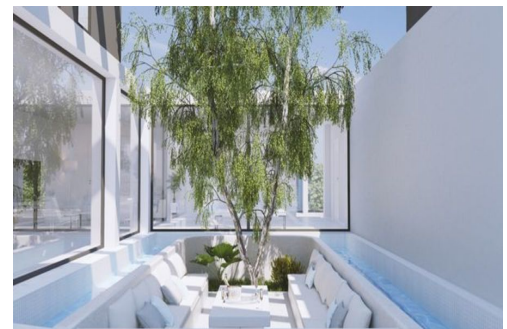

Luxury new build villas at Altaona Golf and Country Village.

This model of villa is the Aqua with 4 bedrooms, 4 bathrooms and a cloakroom with private pool and solarium.

The villa has open plan living, dining and kitchen with doors out to the pool and garden. There is an inner courtyard chill out area with water feature open to the skies and glazed on the lounge and dining side and it is also glazed on the pool side with waterfall feature outside the glass going into the pool. Also on the ground floor is a large entrance hallway and the cloakroom and 2 bedrooms both with en-suite bathrooms.

Upstairs are another 2 bedrooms both with en-suite bathrooms.

en-suite bathrooms and large terraces. All 4 bedrooms have fitted wardrobes. There is also parking inside the plot.

Kitchen is equipped with white wall units, individual stainless steel sink on kitchen counter, pull-out kitchen tap with two settings and silestone quartz kitchen countertop.