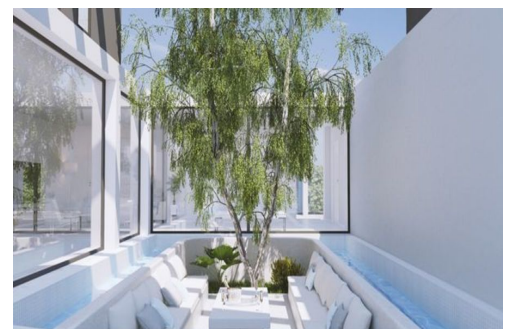

Luxury new build villas at Altaona Golf and Country Village.

This model of villa is the Aqua with 4 bedrooms, 4 bathrooms and a cloakroom with private pool and solarium.

The villa has open plan living, dining and kitchen with doors out to the pool and garden. There is an inner courtyard chill out area with water feature open to the skies and glazed on the lounge and dining side and it is also glazed on the pool side with waterfall feature outside the glass going into the pool. Also on the ground floor is a large entrance hallway and the cloakroom and 2 bedrooms both with en-suite bathrooms.

Upstairs are another 2 bedrooms both with...

en-suite bathrooms and large terraces. All 4 bedrooms have fitted wardrobes. There is also parking inside the plot.

Kitchen is equipped with white wall units, individual stainless steel sink on kitchen counter, pull-out kitchen tap with two settings and silestone quartz kitchen countertop.