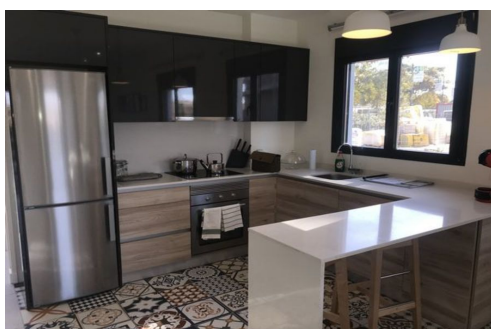

1295

Price: 131,900€

- **Apartment**
- **Condado de Alhama**
- **2 Bedrooms**
- **2 Bathrooms**
- **74m² Build Size**
- **Pool: Yes**
- **17m² Terrace**
- **Parking: Yes**
- **Beach: 20 Minutes**
- **Shops: 5 Minutes**
- **Airport: 30 Minutes**

We have one penthouse apartment still available at this price. Phase 2 off-plan apartments now available from 124,900 €. Condado de Alhama is a golf resort between the towns of Alhama de Murcia and Camposol and is 20 minutes drive to the beaches of Bolnuevo and the Puerto de Mazarron. The resort comprises an 18-hole golf course. There are numerous swimming pools, a supermarket, restaurants, hairdressers, furniture store and bars. The golf course and community are gated with external access only possible through the security gatehouses which include number plate recognition systems.

The towns of Alhama de Murcia and Camposol are 10 to 15...