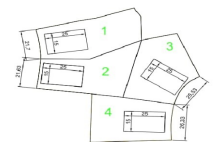

0

0

1m²

6,785m²

N/A

An exceptional opportunity to acquire urban plots in one of Jávea's most prestigious residential areas La Lluca.

These three adjoining plots, with surfaces of 2,347 m², 1,938 m², and 2,500 m², are now available for sale and can be rearranged into four building plots.

All the necessary plans and topographic measurements have already been completed by a certified topographer. The splitting and registration of the plots will be finalized on the date of sale at the notary, ensuring a smooth and transparent process for the buyer.