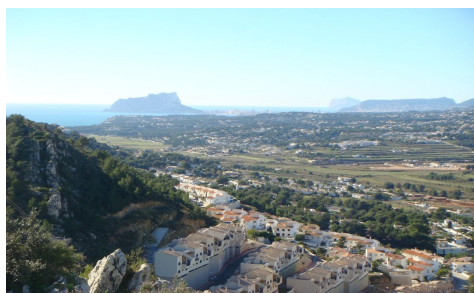

0

0

9,108m²

9,108m²

N/A

PERFECT INVESTMENT OPPORTUNITY. 9108m² of land with a proposed project to build 19 properties of 120m² with pool and gardens . Plans available. Lovely area between Benitachell and Moraira with open views and only 5 minutes drive from both towns .