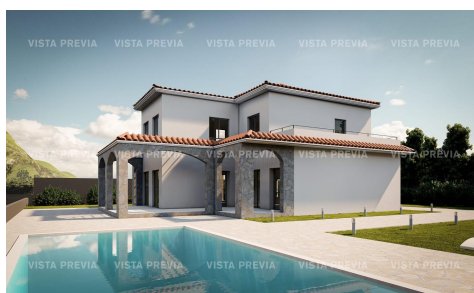

0

0

1m²

1,009m²

N/A

Discover the perfect blank canvas in Jávea: a generous 1,009 m² flat plot, with open views of the majestic Montgó mountain. This plot includes a fully approved project and license, meaning construction can start immediately eliminating waiting times and bureaucratic delays.

Key features:

Flat, buildable land to allow flexible and comfortable design

Includes project & licence, ready for immediate building

Elevated yet accessible location, ensuring privacy with broad, open views