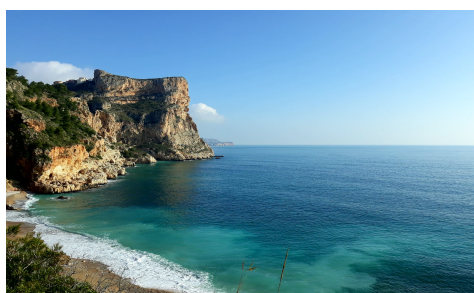

## Villa in Benitachell

€2,720,000

4

5

832m<sup>2</sup>

1,087m<sup>2</sup>

This modern newly built villa is located on the Cumbre del Sol and offers stunning views of the countryside and the sea. The villa is distributed over 3 floors. On the top floor there are 3 double bedrooms each with their own bathroom en suite. Downstairs there is a spacious lounge with dining area, a fully fitted modern kitchen, a laundry room, a guest toilet and the master bedroom with dressing room and bathroom en suite. This villa also has a basement which can be used for various purposes such as a separate guest apartment or a gym. From the spacious partly covered terrace with pool you can enjoy the...(Ask for More Details!)