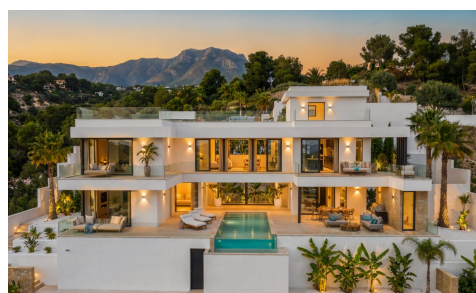

## Villa in Calpe

€1,890,000

5

4

456m<sup>2</sup>

1,000m<sup>2</sup>

N/A

Chalet/Villa in Calpe - Empedrola SUP A20-1 Plot, project, construction project with perfect sea view  
 Details : 1000m<sup>2</sup> ; 4 bedrooms; 4 bathrooms; large terrace; swimming pool Perfect sea and panoramic views in the mountains, top location  
 TOP Design Empedrola II A20-1 1000m<sup>2</sup> + 456m<sup>2</sup>, 5 bedrooms, 4 bathrooms, 100% SEA VIEWS. As it is a pre-project, the client will be able to personalise with the architect any detail and finish that he or she deems appropriate. Contact us for more information and to visit the place.