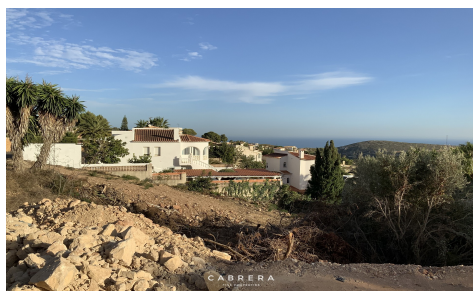

## Land a Plots in Benitachell / El Poble Nou de €200,000

0

0

280m<sup>2</sup>

890m<sup>2</sup>

N/A

This elegant south-facing villa is located on a corner plot in the prestigious Cumbre del Sol urbanization in Benitachell, offering privacy, shelter from the wind, and beautiful views of the mountains with the Mediterranean Sea visible in the distance. It is an ideal home for foreign families with school-age children, perfectly suited for year-round living as well as holidays.

Cumbre del Sol is one of the most complete residential areas on the Costa Blanca, made up of eleven residential zones and a dedicated service area. Its excellent location and connections to Benitachell, Teulada-Moraira, and Calpe allow residents to enjoy a relaxed Mediterranean lifestyle