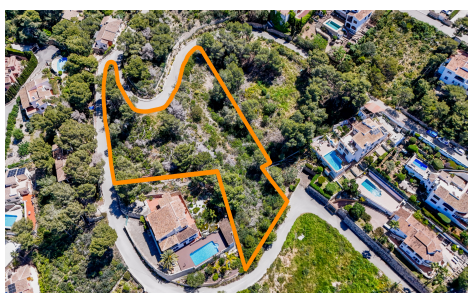

0

0

1m²

3,238m²

N/A

Nestled in the sought-after Costa Nova Panorama area of Jávea, these two urban plots are being sold together, offering a total of 3,238 m² of prime real estate. Positioned in an elevated location, the plots provide breathtaking sea views, making them an ideal setting for building a luxury villa or investment project.

Key Features:

Total Size: 3,238 m² (sold together)

Prime Location: Costa Nova Panorama, Jávea