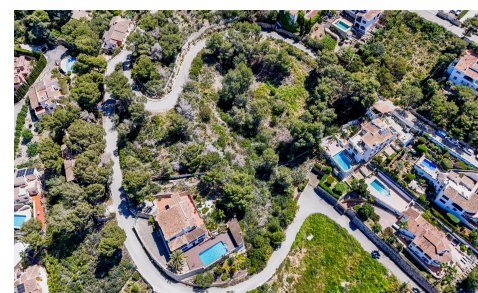

0

0

1m²

3,238m²

N/A

Nestled in the sought-after Costa Nova Panorama area of Jávea, these two urban plots are being sold together, offering a total of 3,238 m² of prime real estate. Positioned in an elevated location, the plots provide breathtaking sea views, making them an ideal setting for building a luxury villa or investment project.

Key Features:

Total Size: 3,238 m² (sold together)

Prime Location: Costa Nova Panorama, Jávea