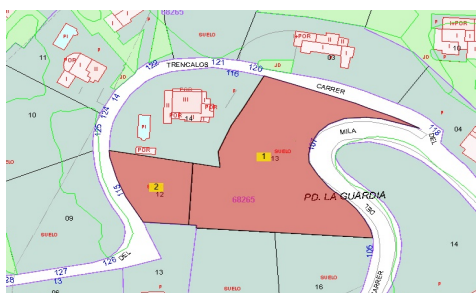

0

0

1m²

3,238m²

N/A

Nestled in the sought-after Costa Nova Panorama area of Jávea, these two urban plots are being sold together, offering a total of 3,238 m² of prime real estate. Positioned in an elevated location, the plots provide breathtaking sea views, making them an ideal setting for building a luxury villa or investment project.

Key Features:

Total Size: 3,238 m² (sold together)

Prime Location: Costa Nova Panorama, Jávea