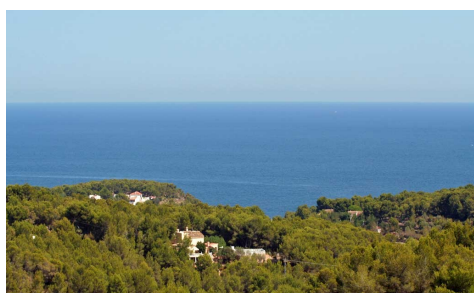

0

0

N/A

1,565m²

N/A

Fantastic plot for construction with panoramic sea views from Calpe to Moraira for sale on the coast of Benissa.

This plot of 1.565 m2 has a very quiet and private location. This privileged location is unique and you can enjoy the sea views from Moraira to the Rock of Ifach in Calpe.

To the left of the property there is a green area with pine trees and on the right there is only one buildable plot that can also be purchased. We will be happy to provide you with more information if you are interested in the purchase.