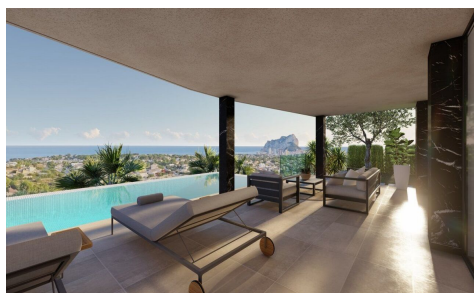

MLS58158B

Villa in Calpe

€1,925,000

4

4

263m²

802m²

IN CALPE WE LOCATE THIS SPECTACULAR VILLA WITH PANORAMIC VIEWS OF THE SEA, CALPE AND THE PEÑON D'IFACH. LOCATION: The house is located in a very quiet area of the town in Calpe, which enjoys spectacular views. Very well connected just 5 minutes from the AP-7 motorway and the town of Calpe, 20 minutes from Benidorm and 45 from the Airport in Alicante. One of its advantages is its proximity to a wide range of leisure activities, such as the Ifach Golf Course, the Real Club Náutico de Calpe, the beaches just 10 minutes away and a wide variety of entertainment venues and restaurants. HOUSING: This villa with a constructed area... (Ask for More