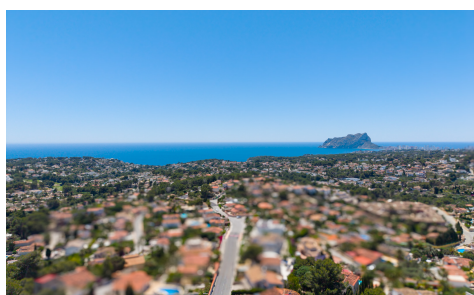

MLS50080N

Villa in Benissa

€3,450,000

4

5

502m²

1,017m²

Discover this exceptional contemporary villa in Montemar, Benissa, situated on a privileged plot with acces from two streets, offering breathtaking panoramic sea views stretching from Moraira to Calpe. Designed to adapt perfectly to the natural slope of the terrain, this property combines architectural elegance with complete privacy and a strong connection to the surrounding nature. The villa is distributed over multiple levels and features 4 bedrooms, each with its own en-suite bathroom, as well as spacious open-plan living areas that seamlessly connect to the outdoor spaces. Large floor-to-ceiling windows maximise natural light and frame the stunning Mediterranean views, while a