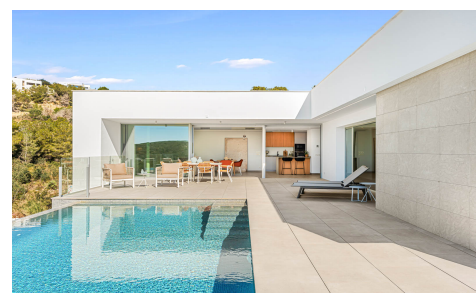

## Villa in Benitachell

€1,300,000

4

5

215m<sup>2</sup>

813m<sup>2</sup>

Located in the prestigious residential area of Cumbre del Sol, this elegant villa combines contemporary architecture with a strong connection to the Mediterranean surroundings and native vegetation, offering open views and a desirable southwest orientation. It is designed to maximise light, space and the connection between indoor and outdoor areas. The property is distributed over two levels, with the main living area located entirely on the upper floor, offering the convenience of single-level living. This level includes three double bedrooms, one of them with en-suite bathroom and direct access to the terrace. The living room, dining area and kitchen are arranged in an