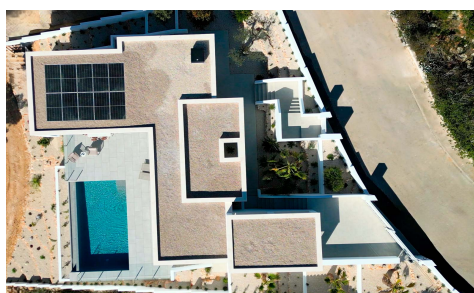

## Villa in Benitachell

€1,300,000

4

5

215m<sup>2</sup>

813m<sup>2</sup>

Located in the prestigious residential area of Cumbre del Sol, this elegant villa combines contemporary architecture with a strong connection to the Mediterranean surroundings and native vegetation, offering open views and a desirable southwest orientation. It is designed to maximise light, space and the connection between indoor and outdoor areas. The property is distributed over two levels, with the main living area located entirely on the upper floor, offering the convenience of single-level living. This level includes three double bedrooms, one of them with en-suite bathroom and direct access to the terrace. The living room, dining area and kitchen are arranged in an