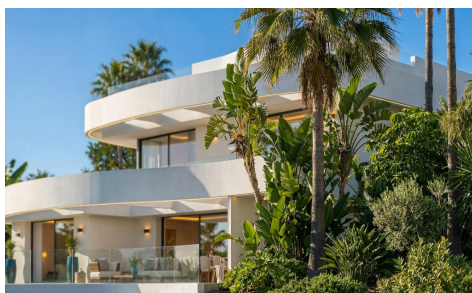

3

3

258m²

1,000m²

N/A

If you would like to live in a house with 180° views of the sea and the rock of Calpe, don't hesitate and take a look at this project.

A22 is a project designed with the aim of taking advantage of the luminosity and panoramic views of the Mediterranean offered by the south facing plot.

A construction of 4 bedrooms, 4 bathrooms, living-dining room with open kitchen, swimming pool and much more will make this project your dream come true.

Sales Price : 1.280.000.- Euro by 220 m2 Living