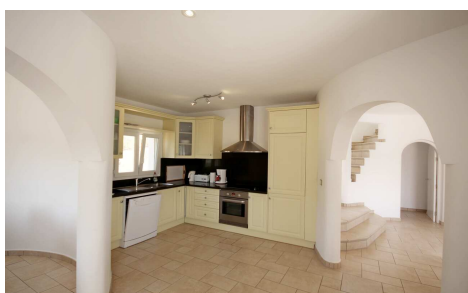

IM11779N

Villa in Javea

€750,000

3

3

152m²

1,000m²

Introducing the "Deluxe Round" villa, a meticulously completed construction as of April 2009, situated within the prestigious Residencial Cansalades development in Jávea. Boasting a total constructed area of 152.00m², this property exemplifies refined coastal living.

The ground floor features an intelligently designed layout, with one wing dedicated to an expansive living room and circular dining area. The open-plan kitchen is equipped with premium-quality cabinetry and granite countertops, ensuring both functionality and aesthetic appeal. A grand entrance hall provides seamless access to the covered naya, which connects to the pool terraces.