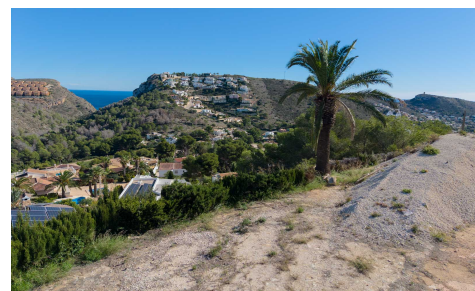

## Villa in Moraira

€3,300,000

5

5

706m<sup>2</sup>

1,835m<sup>2</sup>

Exclusive designer villa located in Moraira, near El Portet, with spectacular panoramic views of the sea and the surrounding natural landscape. The villa combines contemporary architecture and Mediterranean elegance through clean lines and spacious, bright rooms. Distributed over two floors, the ground floor features a garage, wine cellar, gym, large entrance hall, and bedrooms with views of the landscape. The upper floor houses the main bedrooms with en-suite bathrooms and a large open-plan space of over 90 m<sup>2</sup> that integrates the kitchen, dining room, and living room with a stunning 180° panoramic view of the sea. From this room, there is access to a wrap-around terrace