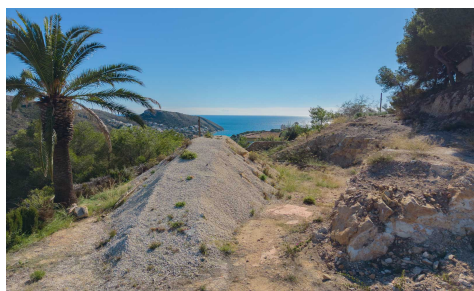

## Villa in Moraira

€3,300,000

5

5

706m<sup>2</sup>

1,835m<sup>2</sup>

Exclusive designer villa located in Moraira, near El Portet, with spectacular panoramic views of the sea and the surrounding natural landscape. The villa combines contemporary architecture and Mediterranean elegance through clean lines and spacious, bright rooms. Distributed over two floors, the ground floor features a garage, wine cellar, gym, large entrance hall, and bedrooms with views of the landscape. The upper floor houses the main bedrooms with en-suite bathrooms and a large open-plan space of over 90 m<sup>2</sup> that integrates the kitchen, dining room, and living room with a stunning 180° panoramic view of the sea. From this room, there is access to a wrap-around terrace