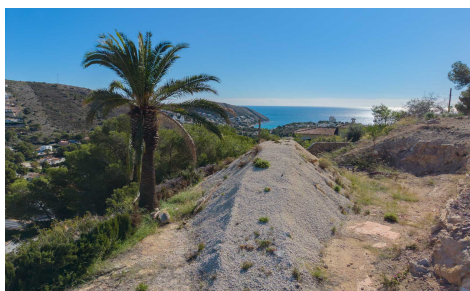

## Villa in Moraira

€3,300,000

5

5

706m<sup>2</sup>

1,835m<sup>2</sup>

Exclusive designer villa located in Moraira, near El Portet, with spectacular panoramic views of the sea and the surrounding natural landscape. The villa combines contemporary architecture and Mediterranean elegance through clean lines and spacious, bright rooms. Distributed over two floors, the ground floor features a garage, wine cellar, gym, large entrance hall, and bedrooms with views of the landscape. The upper floor houses the main bedrooms with en-suite bathrooms and a large open-plan space of over 90 m<sup>2</sup> that integrates the kitchen, dining room, and living room with a stunning 180° panoramic view of the sea. From this room, there is access to a wrap-around terrace