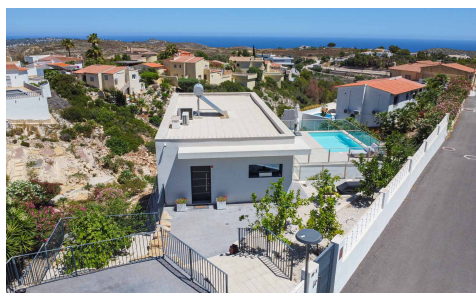

MLS39157S

Villa in Benitachell **€950,000**

4

3

199m²

836m²

This fantastic modern villa is located in Cumbre del Sol and offers stunning sea views. The villa was built in 2020 with high-quality materials and is distributed over two floors. An automatic gate provides access to the property where parking is provided for 1 car and a motorcycle. A few steps down is the entrance to the villa. You enter a hall with built-in wardrobes and a guest toilet. Oriented towards the south is a spacious living-dining room with an open kitchen with a cooking island. The kitchen is made of unique materials imported from Canada and is equipped with all MIELE brand electrical appliances. The large windows ensure that...(Ask for More Details!)