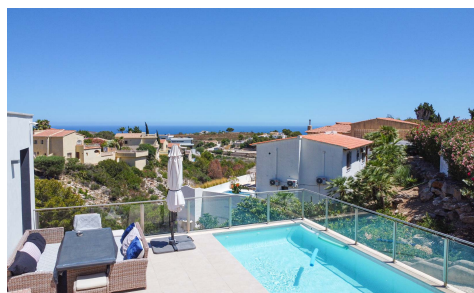

MLS39157S

Villa in Benitachell **€950,000**

4

3

199m²

836m²

This fantastic modern villa is located in Cumbre del Sol and offers stunning sea views. The villa was built in 2020 with high-quality materials and is distributed over two floors. An automatic gate provides access to the property where parking is provided for 1 car and a motorcycle. A few steps down is the entrance to the villa. You enter a hall with built-in wardrobes and a guest toilet. Oriented towards the south is a spacious living-dining room with an open kitchen with a cooking island. The kitchen is made of unique materials imported from Canada and is equipped with all MIELE brand electrical appliances. The large windows ensure that...(Ask for More Details!)