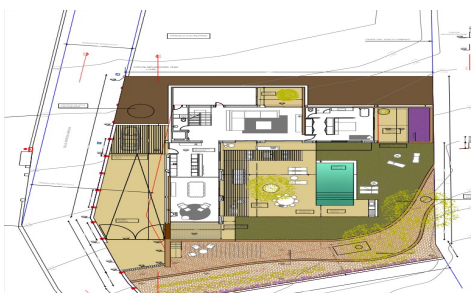

4

5

675m²

1,079m²

This beautiful Mediterranean new build villa is located on a sloping plot of 1079 m² which coincides with an excellent south-east orientation and offers beautiful views of the sea and the Peñon de Ifach. The exceptional thing about this plot is that it borders rustic land, so we have a house on urban land with the feeling of living in a Mediterranean forest with sea views. The decision was made to move as little earth as possible and to blend the villa into the natural relief of the plot. The house is designed in an L-shape which frees up the maximum space within the plot. One wing has two floors,...(Ask for More Details!)