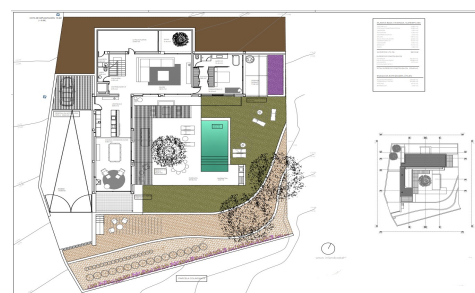

4

5

675m²

1,079m²

This beautiful Mediterranean new build villa is located on a sloping plot of 1079 m² which coincides with an excellent south-east orientation and offers beautiful views of the sea and the Peñon de Ifach. The exceptional thing about this plot is that it borders rustic land, so we have a house on urban land with the feeling of living in a Mediterranean forest with sea views. The decision was made to move as little earth as possible and to blend the villa into the natural relief of the plot. The house is designed in an L-shape which frees up the maximum space within the plot. One wing has two floors,...(Ask for More Details!)