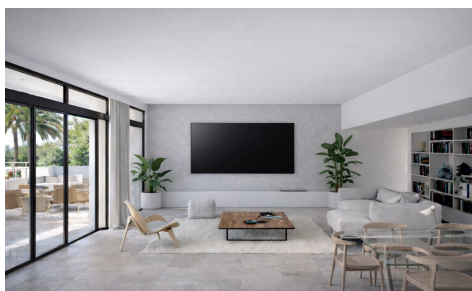

## Villa in Benitachell

€1,575,000

4

3

280m<sup>2</sup>

890m<sup>2</sup>

Luxury villa development for sale in Benitachell, Cumbre del Sol. 4 bedrooms, sea views, large swimming pool and close to Lady Elizabeth School.